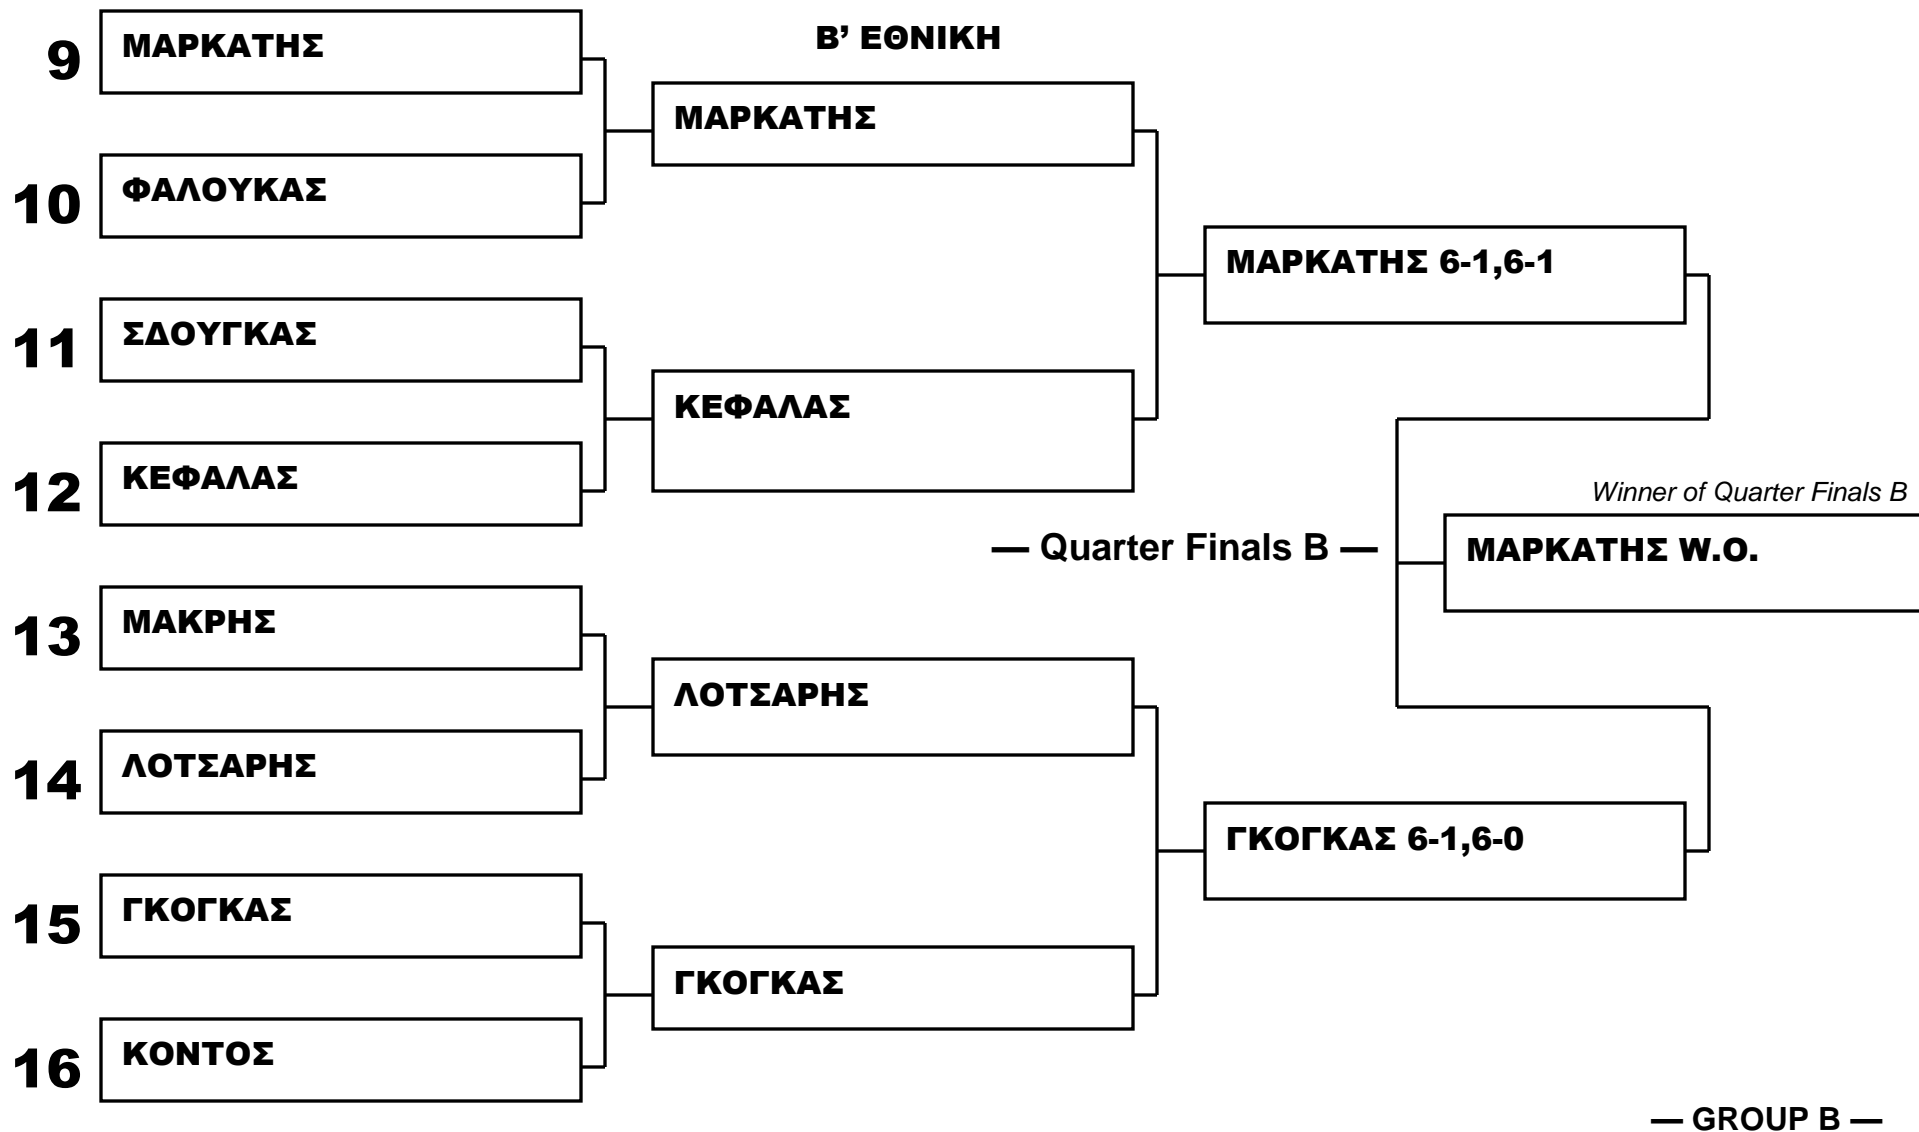

Division: MEN MAIN DRAW A' PHASE B' ΕΘΝΙΚΗ

Β' ΕΘΝΙΚΗ

— Quarter Finals A —

— GROUP A —

— GROUP D —

1st	
2nd	
3rd	ΣΤΑΜΑΤΑΚΗΣ
3rd	ΚΟΥΦΟΣ