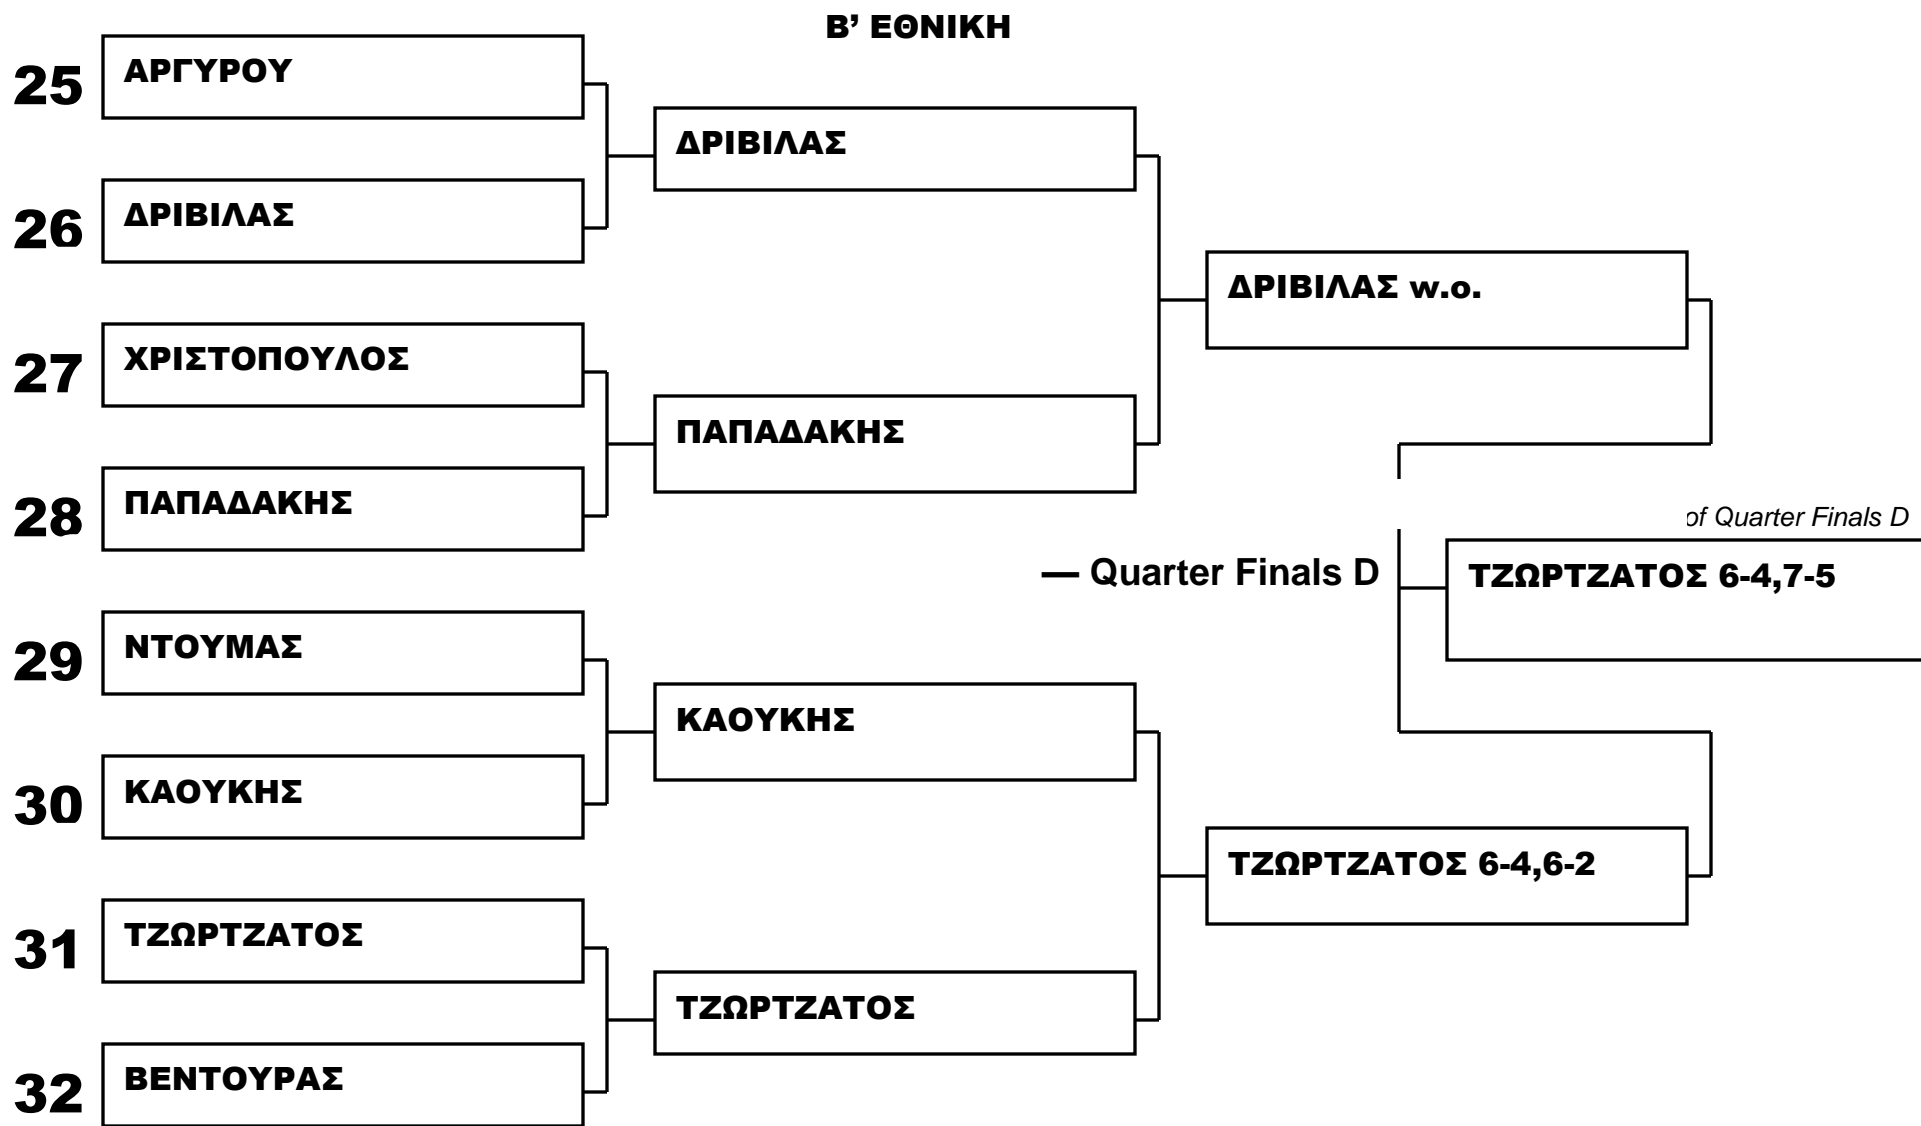

Division: MEN MAIN DRAW A' PHASE B' ΕΘΝΙΚΗ

Β' ΕΘΝΙΚΗ

— Quarter Finals A —

— GROUP A —

— GROUP D —

1st	
2nd	
3rd	ΣΤΑΜΑΤΑΚΗΣ
3rd	ΚΟΥΦΟΣ