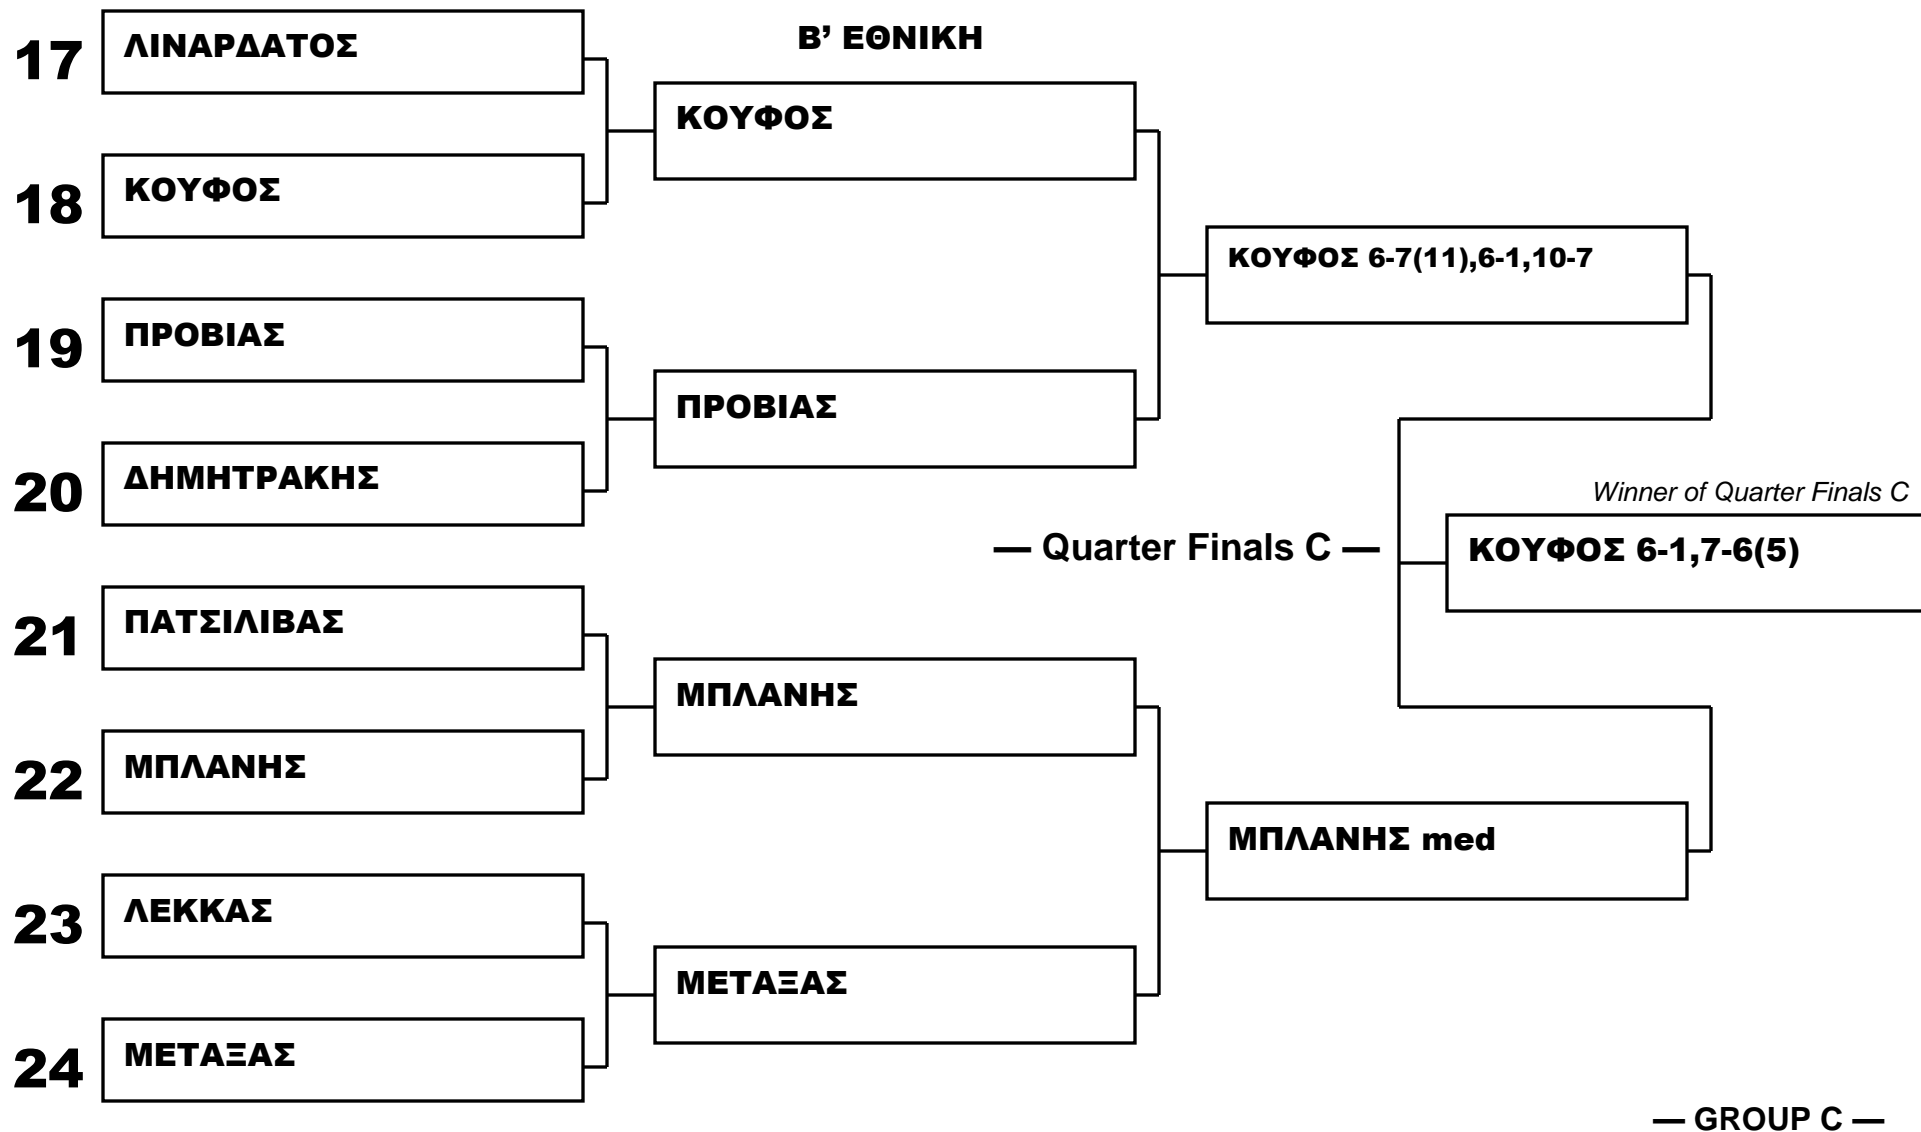

Division: MEN MAIN DRAW A' PHASE B' ΕΘΝΙΚΗ

Β' ΕΘΝΙΚΗ

— Quarter Finals A —

— GROUP A —

— GROUP D —

1st	
2nd	
3rd	ΣΤΑΜΑΤΑΚΗΣ
3rd	ΚΟΥΦΟΣ