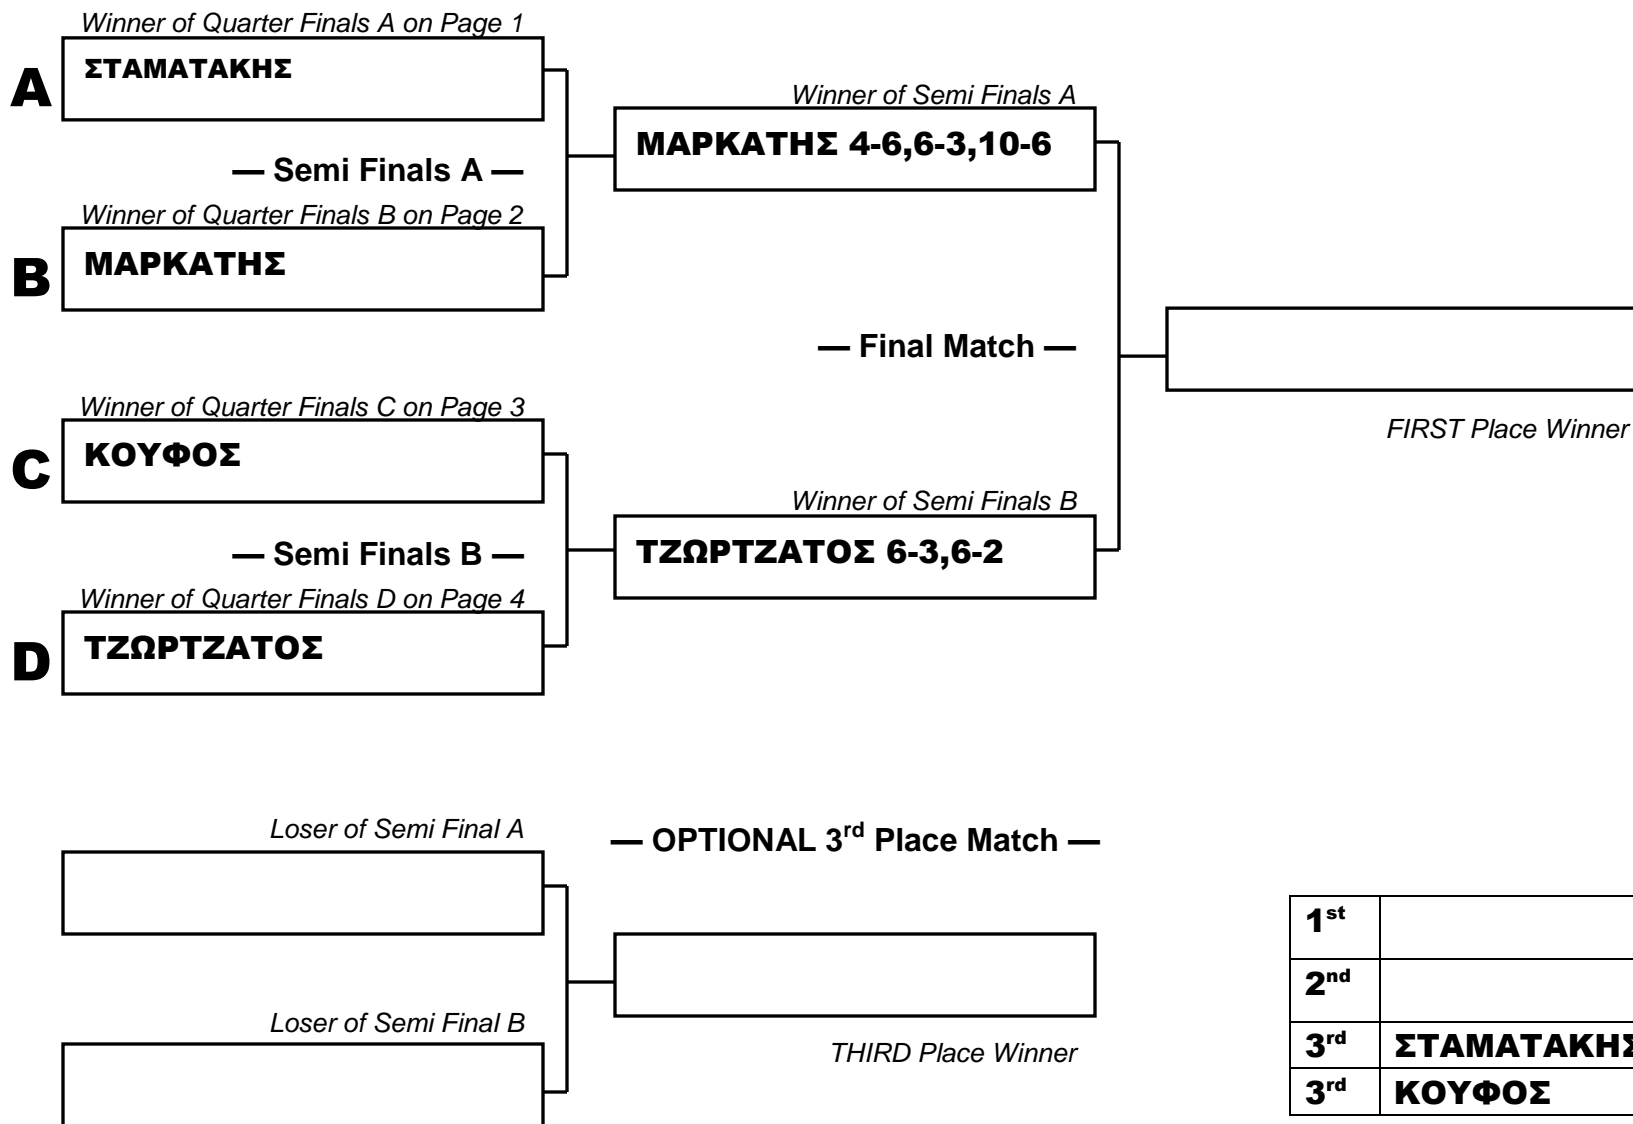

Division: MEN MAIN DRAW A' PHASE B' ΕΘΝΙΚΗ

Β' ΕΘΝΙΚΗ

— Quarter Finals A —

— GROUP A —

— GROUP D —

1st	
2nd	
3rd	ΣΤΑΜΑΤΑΚΗΣ
3rd	ΚΟΥΦΟΣ