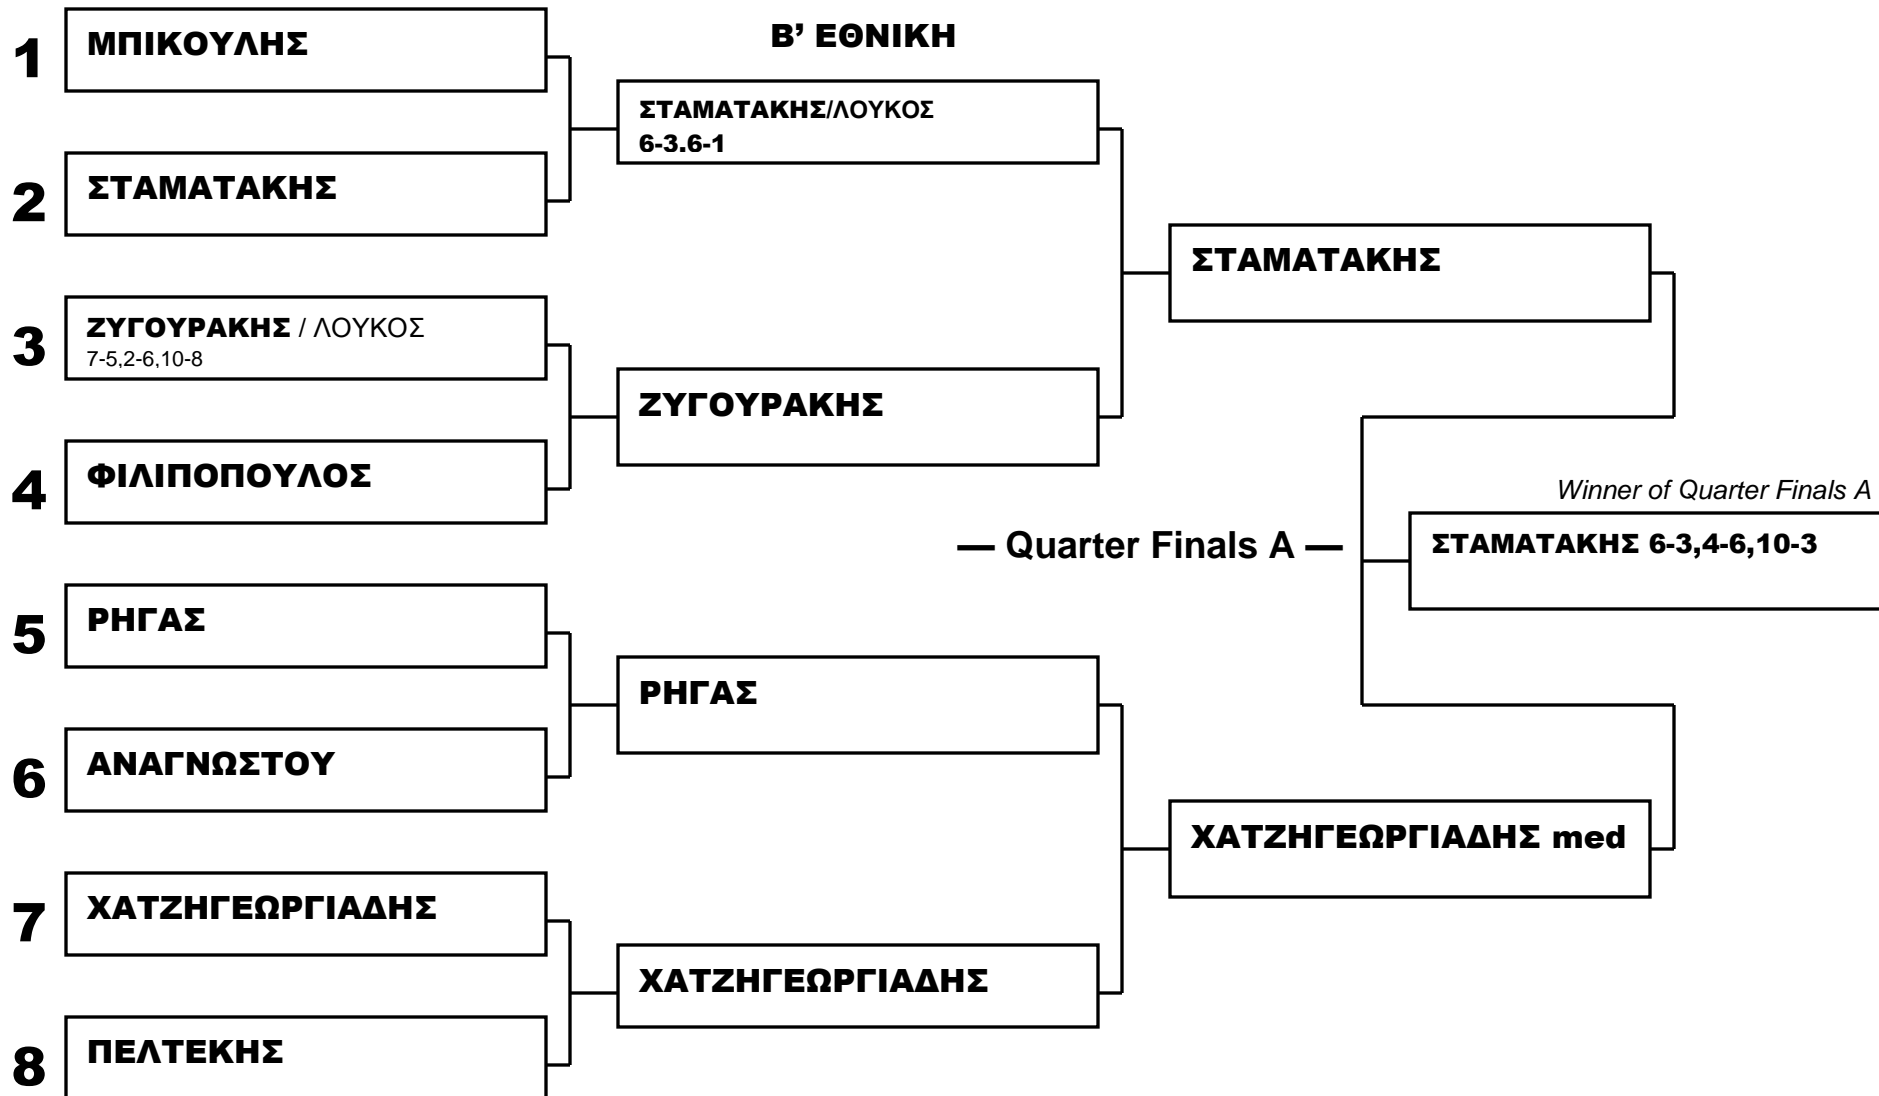

Division: MEN MAIN DRAW A' PHASE B' ΕΘΝΙΚΗ

Β' ΕΘΝΙΚΗ

— Quarter Finals A —

— GROUP A —

— GROUP D —

1st	
2nd	
3rd	ΣΤΑΜΑΤΑΚΗΣ
3rd	ΚΟΥΦΟΣ