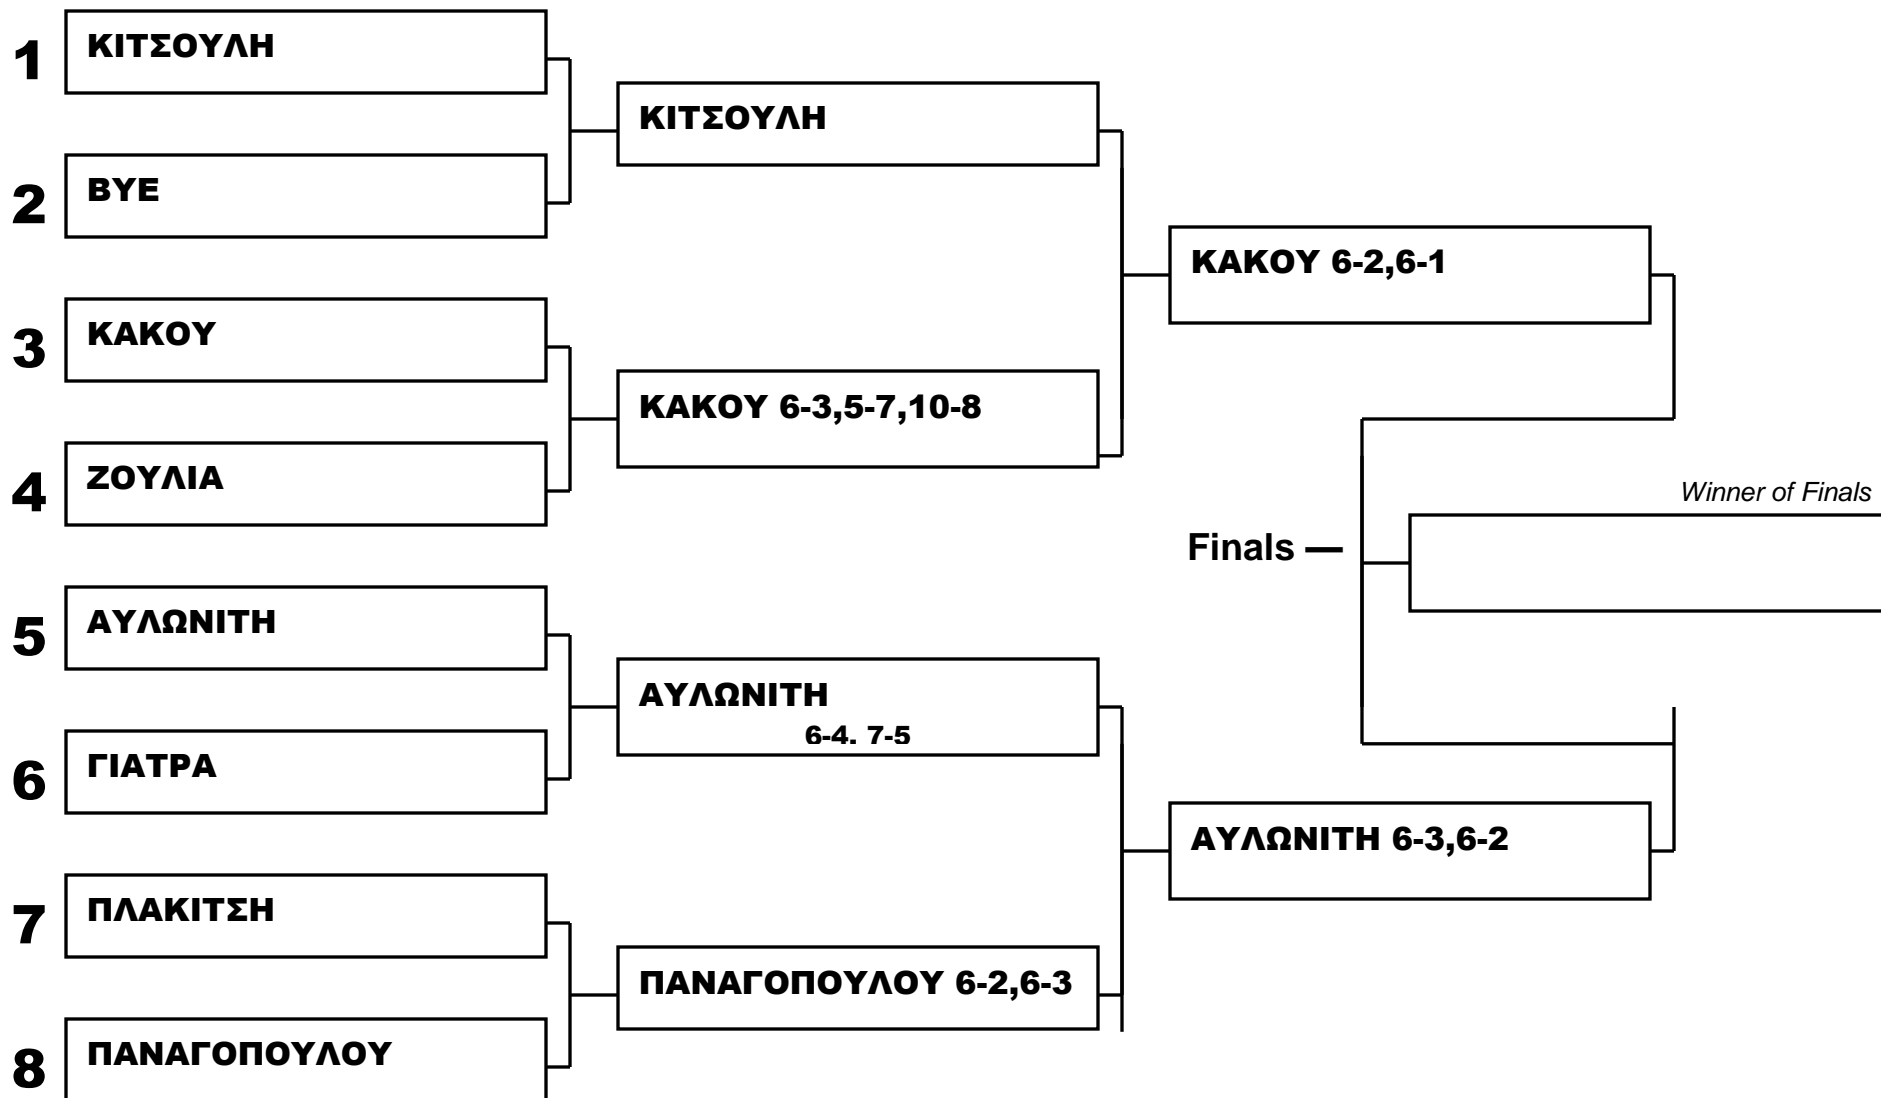

Tournament Name: 30th ANNIVERSARY SPRING-SUMMER LEAGUE 2017

Division: WOMEN MAIN DRAW B ΔΥΝΑΜΙΚΟΤΗΤΑΣ

SEEDED:1.ΚΙΤΣΟΥΛΗ,2.ΠΑΝΑΓΟΠΟΥΛΟΥ,3.ΑΥΛΩΝΙΤΗ,4.GROUP 2 3^{ος},